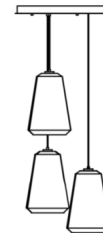

Lightology

lightology.com
866-954-4489
05-21-26

Project: _____

Company: _____

Location: _____ Fixture Type: _____

SPEC #: **AFX1084674**

Approved On: _____ Approved By: _____

Isla Round Multi-Light Pendant By AFX

Description

Rethink your interior lighting scheme with the Isla Round Triple Pendant. Sporting a three-light design, this modern, overhead light is designed with a strong steel base and crisp White finish with ribbed glass diffusers. This overhead light fixture is perfect for adding warm, refreshing rays of light to your kitchen island or dining room space.

Shown in white / white

— ϕ DIA. —
DIA. H
24" 16"

Specifications

COLOR	White
BODY FINISH	White
WATTAGE	180W
DIMMER	Standard 120V
DIMENSIONS	24"W x 16"H
BULB NOT INCLUDED	3 x A19/Medium (E26)/60W/120V Incandescent
OTHER BULB OPTIONS	3 x A19/Medium (E26)/120V LED
COUNTRY OF ORIGIN	China