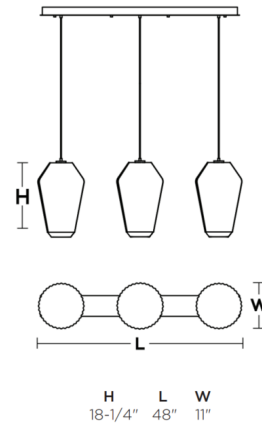

Shown in white / white

CLICK TO VIEW PRODUCT

Notes: