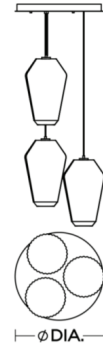

### Description

Improve the look and feel of your dining room and kitchen space courtesy of the Lola Round Triple Pendant. This three-light, hanging pendant boasts a rich White finish and steel canopy with hand-blown ribbed glass diffusers, making it ideal for a modern design scheme. Powerful with a beautiful design, this fixture will instantly revitalize your space.

### Specifications

COLOR	White
BODY FINISH	White
WATTAGE	180W
DIMMER	Standard 120V
DIMENSIONS	24"W x 18.25"H
BULB NOT INCLUDED	3 x A19/Medium (E26)/60W/120V Incandescent
OTHER BULB OPTIONS	3 x A19/Medium (E26)/120V LED
COUNTRY OF ORIGIN	China

Shown in white / white

DIA. H  
24" 18-1/4"

CLICK TO VIEW PRODUCT

Notes: