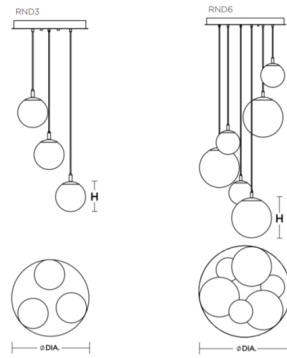

### Description

Crisp with a contemporary-inspired design, the Loretto Multi-Light Pendant brings a new flare to any interior space. This overhead pendant light is made with a strong steel base and crisp finish and glass globes, making it well-suited for a modern home. Use this beautiful light fixture to change the feel of your kitchen or dining room space. Dimmable via Triac or electronic low voltage (ELV) dimming.

### Specifications

COLOR	White
BODY FINISH	Black
WATTAGE	180W
DIMMER	Standard 120V
DIMENSIONS	18"W x 7"H
BULB NOT INCLUDED	3 x A19/Medium (E26)/60W/120V Incandescent
OTHER BULB OPTIONS	3 x A19/Medium (E26)/120V LED
COUNTRY OF ORIGIN	China

Shown in black / white

DIA.	H
18"	7"
27-1/4"	11-7/8"

CLICK TO VIEW PRODUCT

Notes: