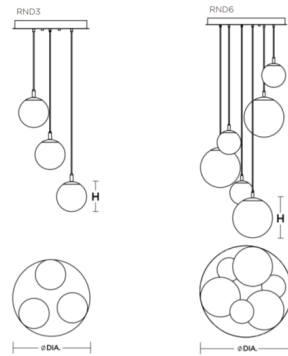

### Description

Crisp with a contemporary-inspired design, the Loretto Multi-Light Pendant brings a new flare to any interior space. This overhead pendant light is made with a strong steel base and crisp finish and glass globes, making it well-suited for a modern home. Use this beautiful light fixture to change the feel of your kitchen or dining room space. Dimmable via Triac or electronic low voltage (ELV) dimming.

### Specifications

COLOR	White
BODY FINISH	Black
WATTAGE	180W
DIMMER	Standard 120V
DIMENSIONS	18"W x 7"H
BULB NOT INCLUDED	3 x A19/Medium (E26)/60W/120V Incandescent
OTHER BULB OPTIONS	3 x A19/Medium (E26)/120V LED
COUNTRY OF ORIGIN	China

Shown in black / white

DIA.	H
18"	7"
27-1/4"	11-7/8"

CLICK TO VIEW PRODUCT

Notes: