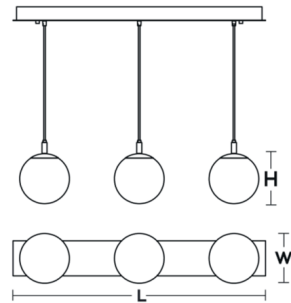

Description

Crisp with a contemporary-inspired design, the Loretto Triple Pendant brings a new flare to any interior space. This overhead pendant light is made with a strong steel base and glass globe shades, making it well-suited for a modern home. Use this beautiful light fixture to change the feel of your kitchen or dining room space. Dimmable via Triac or electronic low voltage (ELV) dimming.

Shown in satin nickel / white

H L W
7" 36" 7"

Specifications

COLOR	White
BODY FINISH	Satin Nickel
WATTAGE	180W
DIMMER	Standard 120V
DIMENSIONS	36"L x 5"W x 7"H
BULB NOT INCLUDED	3 x A19/Medium (E26)/60W/120V Incandescent
OTHER BULB OPTIONS	3 x A19/Medium (E26)/120V LED
COUNTRY OF ORIGIN	China

Technical Information

PRODUCT DIMENSIONS	Adjustable Cord Length: 108"
--------------------	------------------------------

CLICK TO VIEW PRODUCT

Notes: