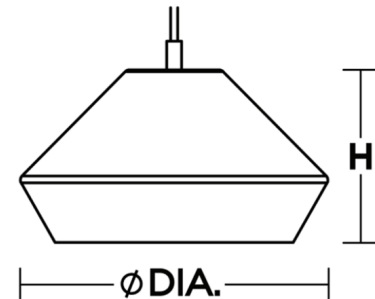

### Specifications

COLOR	N/A
BODY FINISH	White
WATTAGE	60W
DIMMER	Standard 120V
DIMENSIONS	10.5"W x 5.8"H
BULB NOT INCLUDED	1 x A19/Medium (E26)/60W/120V Incandescent
OTHER BULB OPTIONS	1 x A19 3-Way/Medium (E26)/120V LED
COUNTRY OF ORIGIN	China

### Technical Information

PRODUCT DIMENSIONS . . . . . Cord Length: 108"

Shown in white

DIA.	H
10-1/2"	5-7/8"

CLICK TO VIEW PRODUCT

Notes: