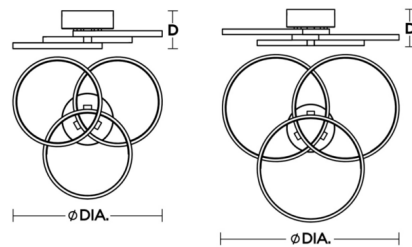

Description

Rethink how beautiful your home's interior can be with the Orion LED flush mount ceiling light. This beautiful, overhead light fixture boasts a crisp finish and strong steel body. Thanks to the flush mount design, this fixture hugs the ceiling and sprays warm light to all far reaching corners of the room. Instantly make your space brighter and better with the Orion Flush mount.

Specifications

COLOR	N/A
BODY FINISH	Satin Brass
WATTAGE	26W
DIMMER	Low Voltage Electronic
DIMENSIONS	15.75"W x 3.5"H
INTEGRATED LED MODULE	1 x LED/26W/120V LED
COUNTRY OF ORIGIN	China

Technical Information

LAMP LIFE	50000 hours
COLOR RENDERING	90 CRI
LAMP COLOR	3000K
LUMENS/WATT	38.46
LUMINOUS FLUX	1000 lumens

Shown in satin brass

DIA.	H
15-3/4"	3-3/4"
20"	3-3/4"

CLICK TO VIEW PRODUCT

Notes: