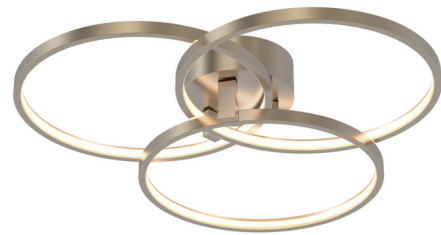

Lightology

lightology.com
866-954-4489
04-11-26

Project: _____

Company: _____

Location: _____ Fixture Type: _____

SPEC #: **AFX1084698**

Approved On: _____ Approved By: _____

Orion Ceiling Light Fixture

By AFX

Description

Rethink how beautiful your home's interior can be with the Orion LED flush mount ceiling light. This beautiful, overhead light fixture boasts a crisp finish and strong steel body. Thanks to the flush mount design, this fixture hugs the ceiling and sprays warm light to all far reaching corners of the room. Instantly make your space brighter and better with the Orion Flush mount.

Shown in satin brass

DIA.	H
15-3/4"	3-3/4"
20"	3-3/4"

Specifications

COLOR	N/A
BODY FINISH	Satin Brass
WATTAGE	26W
DIMMER	Low Voltage Electronic
DIMENSIONS	15.75"W x 3.5"H
INTEGRATED LED MODULE	1 x LED/26W/120V LED
COUNTRY OF ORIGIN	China

Technical Information

LAMP LIFE	50000 hours
COLOR RENDERING	90 CRI
LAMP COLOR	3000K
LUMENS/WATT	38.46
LUMINOUS FLUX	1000 lumens

CLICK TO VIEW PRODUCT

Notes: