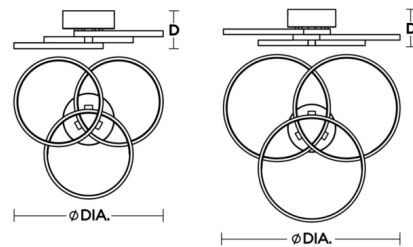

By AFX

Description

Rethink how beautiful your home's interior can be with the Orion LED flush mount ceiling light. This beautiful, overhead light fixture boasts a crisp finish and strong steel body. Thanks to the flush mount design, this fixture hugs the ceiling and sprays warm light to all far reaching corners of the room. Instantly make your space brighter and better with the Orion Flush mount.

Shown in satin brass

DIA.	H
15-3/4"	3-3/4"
20"	3-3/4"

Specifications

COLOR	N/A
BODY FINISH	Satin Brass
WATTAGE	26W
DIMMER	Low Voltage Electronic
DIMENSIONS	15.75"W x 3.5"H
INTEGRATED LED MODULE	1 x LED/26W/120V LED
COUNTRY OF ORIGIN	China