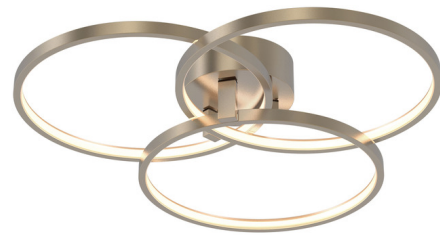

Lightology

lightology.com
866-954-4489
06-04-26

Project: _____

Company: _____

Location: _____ Fixture Type: _____

SPEC #: **AFX1084698**

Approved On: _____ Approved By: _____

Orion Ceiling Light Fixture By AFX

Description

Rethink how beautiful your home's interior can be with the Orion LED flush mount ceiling light. This beautiful, overhead light fixture boasts a crisp finish and strong steel body. Thanks to the flush mount design, this fixture hugs the ceiling and sprays warm light to all far reaching corners of the room. Instantly make your space brighter and better with the Orion Flush mount.

Specifications

COLOR	N/A
BODY FINISH	Satin Brass
WATTAGE	26W
DIMMER	Low Voltage Electronic
DIMENSIONS	15.75"W x 3.5"H
INTEGRATED LED MODULE	1 x LED/26W/120V LED
COUNTRY OF ORIGIN	China

Technical Information

LAMP LIFE	50000 hours
COLOR RENDERING	90 CRI
LAMP COLOR	3000K
LUMENS/WATT	38.46
LUMINOUS FLUX	1000 lumens

Shown in satin brass

DIA.	H
15-3/4"	3-3/4"
20"	3-3/4"

CLICK TO VIEW PRODUCT

Notes: