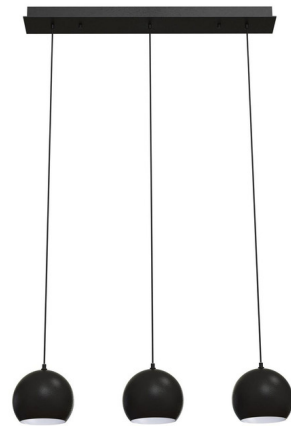

## Roxy Triple Linear Pendant By AFX

### Description

Reinvigorate your kitchen and dining room space, courtesy of impeccable lighting from the Roxy Triple Linear Pendant. This beautiful, overhead light fixture boasts a clean finish and strong steel base, making it perfect for a modern home. Use this hanging light fixture to add warmth and beautiful light to your favorite indoor space.

### Specifications

COLOR . . . . . N/A  
BODY FINISH . . . . . Black  
WATTAGE . . . . . 24W  
DIMMER . . . . . Standard 120V  
DIMENSIONS . . . . . 36"L x 7.87"W x 6.25"H  
BULB NOT INCLUDED . . . . . 3 x A19/Medium (E26)/8W/120V LED  
COUNTRY OF ORIGIN . . . . . China

### Technical Information

PRODUCT DIMENSIONS . . . . . Adjustable Cord Length: 108"

Shown in black

CLICK TO VIEW PRODUCT

Notes: