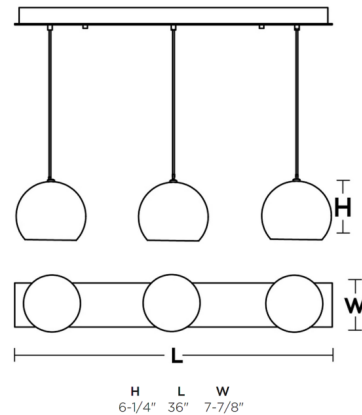

### Specifications

COLOR . . . . . N/A  
BODY FINISH . . . . . Black  
WATTAGE . . . . . 24W  
DIMMER . . . . . Standard 120V  
DIMENSIONS . . . . . 36"L x 7.87"W x 6.25"H  
BULB NOT INCLUDED . . . . . 3 x A19/Medium (E26)/8W/120V LED  
COUNTRY OF ORIGIN . . . . . China

### Technical Information

PRODUCT DIMENSIONS . . . . . Adjustable Cord Length: 108"

Shown in black

CLICK TO VIEW PRODUCT

Notes: