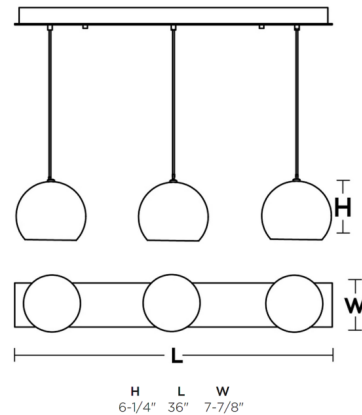

Specifications

COLOR N/A
BODY FINISH Black
WATTAGE 24W
DIMMER Standard 120V
DIMENSIONS 36"L x 7.87"W x 6.25"H
BULB NOT INCLUDED 3 x A19/Medium (E26)/8W/120V LED
COUNTRY OF ORIGIN China

Technical Information

PRODUCT DIMENSIONS Adjustable Cord Length: 108"

Shown in black

CLICK TO VIEW PRODUCT

Notes: