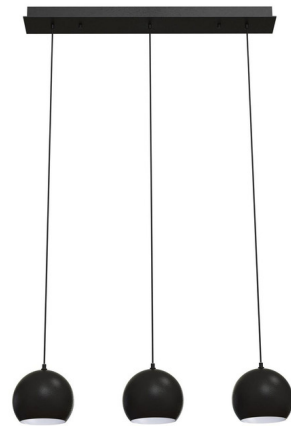

Lightology

lightology.com
866-954-4489
04-25-26

Project: _____

Company: _____

Location: _____ Fixture Type: _____

SPEC #: **AFX1084703**

Approved On: _____ Approved By: _____

Roxy Triple Linear Pendant By AFX

Description

Reinvigorate your kitchen and dining room space, courtesy of impeccable lighting from the Roxy Triple Linear Pendant. This beautiful, overhead light fixture boasts a clean finish and strong steel base, making it perfect for a modern home. Use this hanging light fixture to add warmth and beautiful light to your favorite indoor space.

Specifications

COLOR N/A
BODY FINISH Black
WATTAGE 24W
DIMMER Standard 120V
DIMENSIONS 36"L x 7.87"W x 6.25"H
BULB NOT INCLUDED 3 x A19/Medium (E26)/8W/120V LED
COUNTRY OF ORIGIN China

Technical Information

PRODUCT DIMENSIONS Adjustable Cord Length: 108"

Shown in black

CLICK TO VIEW PRODUCT

Notes: