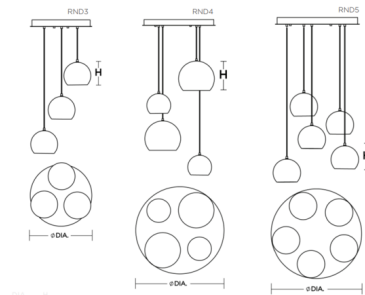

Lightology

lightology.com
866-954-4489
05-20-26

Project: _____
 Company: _____
 Location: _____ Fixture Type: _____
 SPEC #: **AFX1084707**
 Approved On: _____ Approved By: _____

Roxy Multi-Light Round Pendant By AFX

Description

Reinvigorate your kitchen and dining room space, courtesy of impeccable lighting from the Roxy Multi-Light Pendant. This beautiful, overhead light fixture boasts a clean finish and strong steel base, making it perfect for a modern home. Use this hanging light fixture to add warmth and beautiful light to your favorite indoor space. Available in a 3, 4 and 5 light option.

Shown in white

DIA.	H
18"	6-1/4"
24"	9-7/8"
24"	6-1/4"

Specifications

COLOR	N/A
BODY FINISH	White
WATTAGE	24W
DIMMER	Standard 120V
DIMENSIONS	18"W x 6.25"H
BULB NOT INCLUDED	3 x A19/Medium (E26)/8W/120V LED
COUNTRY OF ORIGIN	China