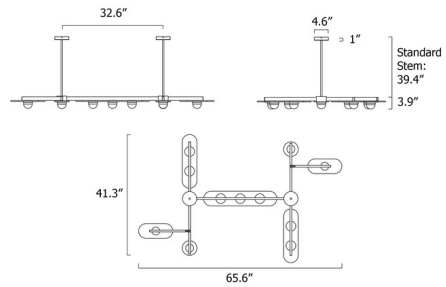

By CTO Lighting

Description

The Modulo Grid Chandelier brings a clean geometrical look to your interior space. The sculptural dome diffusers rest on elongated Smoked glass with metal frames. Note: Standard stem length is 39.4 inches and is field adjustable.

Shown in bronze / opal

Specifications

COLOR	Opal
BODY FINISH	Bronze
WATTAGE	49.5W
DIMMER	Low Voltage Electronic
DIMENSIONS	65.6"W x 3.9"H x 41.3"D
INTEGRATED LED MODULE	11 x LED/4.5W/120V LED
COUNTRY OF ORIGIN	United Kingdom