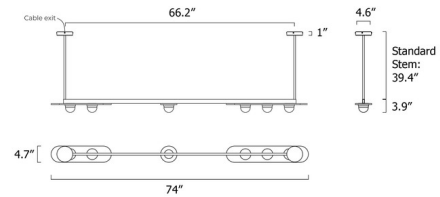

### Description

The Modulo Horizontal Pendant brings a clean geometrical look to your interior space. The sculptural opal glass dome diffusers rest on elongated Smoked glass panels with a metal frame. Note: Standard stem length is 39.4 inches and is field adjustable.

### Specifications

COLOR	Opal
BODY FINISH	Satin Brass
WATTAGE	27W
DIMMER	Low Voltage Electronic
DIMENSIONS	74"L x 4.7"W x 3.9"H
INTEGRATED LED MODULE	6 x LED/4.5W/120V LED
COUNTRY OF ORIGIN	United Kingdom