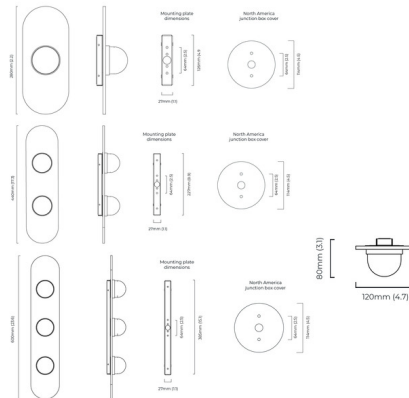

Lightology

lightology.com
866-954-4489
04-22-26

Project: _____
Company: _____
Location: _____ Fixture Type: _____
SPEC #: **CTO1084734**
Approved On: _____ Approved By: _____

Modulo Wall Sconce By CTO Lighting

Description

The Modulo Wall Sconce brings a clean geometrical look to your interior space. The sculptural opal dome diffusers rest on elongated Smoked glass with metal frame. May be mounted horizontally or vertically. Includes round 4.5 inch diameter wall plate to cover standard US junction box (not pictured).

Shown in satin brass / smoked

Specifications

COLOR	Smoked
BODY FINISH	Satin Brass
WATTAGE	4.5W
DIMMER	Low Voltage Electronic
DIMENSIONS	4.72"W x 11.02"H x 3.15"D
INTEGRATED LED MODULE	1 x LED/4.5W/120V LED
COUNTRY OF ORIGIN	United Kingdom