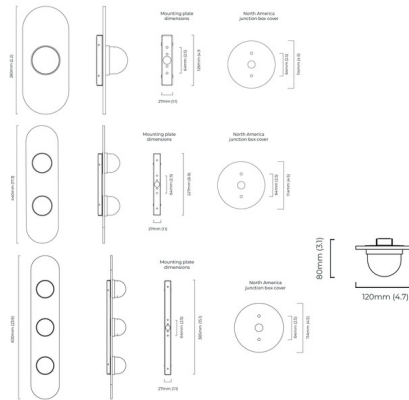

Lightology

lightology.com
866-954-4489
05-25-26

Project: _____
 Company: _____
 Location: _____ Fixture Type: _____
 SPEC #: **CTO1084737**
 Approved On: _____ Approved By: _____

Modulo Wall Sconce By CTO Lighting

Description

The Modulo Wall Sconce brings a clean geometrical look to your interior space. The sculptural opal dome diffusers rest on elongated Smoked glass with metal frame. May be mounted horizontally or vertically. Includes round 4.5 inch diameter wall plate to cover standard US junction box (not pictured).

Shown in bronze / smoked

Specifications

COLOR	Smoked
BODY FINISH	Bronze
WATTAGE	9W
DIMMER	Low Voltage Electronic
DIMENSIONS	4.72"W x 17.32"H x 3.15"D
INTEGRATED LED MODULE	2 x LED/4.5W/120V LED
COUNTRY OF ORIGIN	United Kingdom