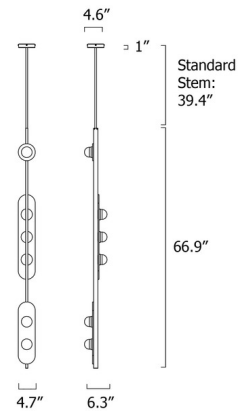

Lightology

lightology.com
866-954-4489
06-04-26

Project: _____

Company: _____

Location: _____ Fixture Type: _____

SPEC #: **CTO1084739**

Approved On: _____ Approved By: _____

Modulo Vertical Pendant By CTO Lighting

Description

The Modulo Vertical Pendant brings a clean geometrical look to your interior space. The sculptural dome diffusers rest on elongated Smoked glass panels with a metal frame and opal glass diffusers. Note: Standard stem length is 39.4 inches and is field adjustable.

Specifications

COLOR	Opal
BODY FINISH	Bronze
WATTAGE	27W
DIMMER	Low Voltage Electronic
DIMENSIONS	6.3"W x 66.9"H x 4.72"D
INTEGRATED LED MODULE	6 x LED/4.5W/120V LED
COUNTRY OF ORIGIN	United Kingdom

Shown in bronze / opal

CLICK TO VIEW PRODUCT

Notes: