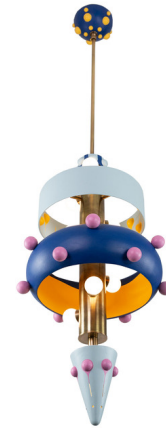

Lightology

lightology.com
866-954-4489
06-25-26

Project: _____

Company: _____

Location: _____ Fixture Type: _____

SPEC #: **ASV1084798**

Approved On: _____ Approved By: _____

Jackson Pendant

By Kalin Asenov

Description

The Jackson Pendant is a display of collaboration and play. It features hand sculpted clay designs arranged together to encourage open-ended play and imagination. The design is centered around an Aged Brass core. Crafted by hand in Savannah, Georgia, USA. Note: Please specify overall drop length when ordering.

Specifications

COLOR	N/A
BODY FINISH	Aged Brass
WATTAGE	31.5W
DIMMER	Standard 120V
DIMENSIONS	17"W x 36"H
BULB INCLUDED	7 x G16.5/Candelabra (E12)/4.5W/120V LED
BULB INCLUDED	1 x B10/Candelabra (E12)/120V LED
COUNTRY OF ORIGIN	United States

Technical Information

PRODUCT DIMENSIONS	Canopy: 6" diameter
COLOR RENDERING	.90 CRI
LAMP COLOR	2700K
LUMENS/WATT	533.33
LUMINOUS FLUX	2400 lumens

Shown in aged brass

CLICK TO VIEW PRODUCT

Notes: