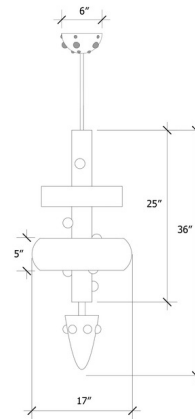

Specifications

COLOR	N/A
BODY FINISH	Aged Brass
WATTAGE	31.5W
DIMMER	Standard 120V
DIMENSIONS	17"W x 36"H
BULB INCLUDED	7 x G16.5/Candelabra (E12)/4.5W/120V LED
BULB INCLUDED	1 x B10/Candelabra (E12)/120V LED
COUNTRY OF ORIGIN	United States

Technical Information

PRODUCT DIMENSIONS	Canopy: 6" diameter
COLOR RENDERING	.90 CRI
LAMP COLOR	2700K
LUMENS/WATT	533.33
LUMINOUS FLUX	2400 lumens

Shown in aged brass

CLICK TO VIEW PRODUCT

Notes: