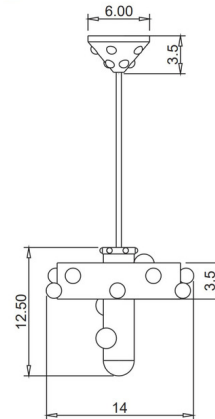

By Kalin Asenov

Description

The Amy Pendant is a display of collaboration and play. The whimsical colors, hand sculpted clay, and artful arrangement is combined to encourage open-ended play and imagination. The design is centered around an Aged Brass or Blackened Brass core. Crafted by hand in Savannah, Georgia, USA. Note: Please specify overall drop length when ordering.

Shown in aged brass

Specifications

COLOR	N/A
BODY FINISH	Aged Brass
WATTAGE	13.5W
DIMMER	Standard 120V
DIMENSIONS	14"W x 12.5"H
BULB INCLUDED	3 x G16.5/Candelabra (E12)/4.5W/120V LED
COUNTRY OF ORIGIN	United States