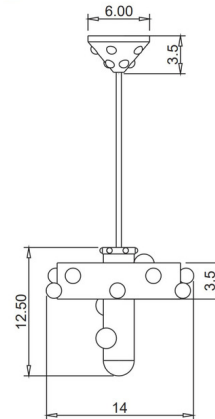

Specifications

COLOR	N/A
BODY FINISH	Aged Brass
WATTAGE	13.5W
DIMMER	Standard 120V
DIMENSIONS	14"W x 12.5"H
BULB INCLUDED	3 x G16.5/Candelabra (E12)/4.5W/120V LED
COUNTRY OF ORIGIN	United States

Technical Information

COLOR RENDERING	90 CRI
LAMP COLOR	2700K
LUMENS/WATT	266.67
LUMINOUS FLUX	1200 lumens

CLICK TO VIEW PRODUCT

Notes: