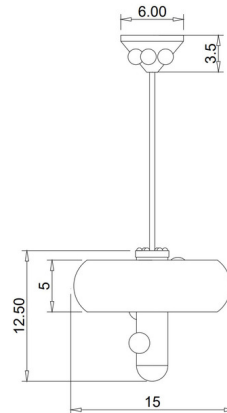

Specifications

COLOR N/A
BODY FINISH Blackened Brass
WATTAGE 13.5W
DIMMER Standard 120V
DIMENSIONS 15"W x 12.5"H
BULB INCLUDED 3 x G16.5/Candelabra (E12)/4.5W/120V LED
COUNTRY OF ORIGIN United States

Technical Information

PRODUCT DIMENSIONS Canopy: 6" diameter
COLOR RENDERING 90 CRI
LAMP COLOR 2700K
LUMENS/WATT 266.67
LUMINOUS FLUX 1200 lumens

Shown in blackened brass

CLICK TO VIEW PRODUCT

Notes: