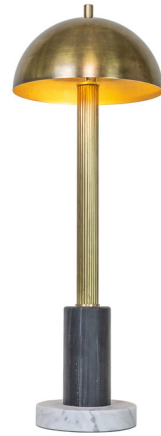

Lightology

lightology.com
866-954-4489
04-24-26

Project: _____

Company: _____

Location: _____ Fixture Type: _____

SPEC #: **ASV1084805**

Approved On: _____ Approved By: _____

Pillar Table Lamp

By Kalin Asenov

Description

The Pillar Table Lamp adds a touch of elegance to any space. It features a round Marble base supporting an Aged Brass dome shaped shade. Handcrafted in Savannah, Georgia, USA. On/Off/Dimmer switch on cord.

Shown in aged brass

Specifications

COLOR	N/A
BODY FINISH	Aged Brass
WATTAGE	11W
DIMMER	Included
DIMENSIONS	8"W x 21"H
BULB NOT INCLUDED	2 x B10/Candelabra (E12)/5.5W/120V LED
COUNTRY OF ORIGIN	United States