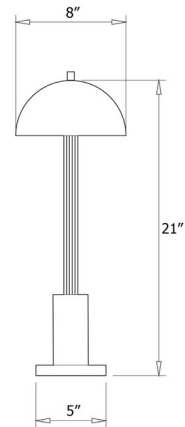

By Kalin Asenov

Description

The Pillar Table Lamp adds a touch of elegance to any space. It features a round Marble base supporting an Aged Brass dome shaped shade. Handcrafted in Savannah, Georgia, USA. On/Off/Dimmer switch on cord.

Shown in aged brass

Specifications

COLOR	N/A
BODY FINISH	Aged Brass
WATTAGE	11W
DIMMER	Included
DIMENSIONS	8"W x 21"H
BULB NOT INCLUDED	2 x B10/Candelabra (E12)/5.5W/120V LED
COUNTRY OF ORIGIN	United States