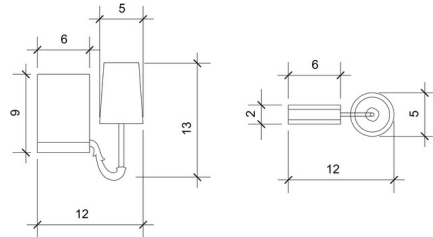

Shown in aged brass / white

Specifications

COLOR White
BODY FINISH Aged Brass
WATTAGE 4.5W
DIMMER Included
DIMENSIONS 5"W x 13"H x 12"D
BULB NOT INCLUDED 1 x A19/Medium (E26)/4.5W/120V LED
COUNTRY OF ORIGIN United States