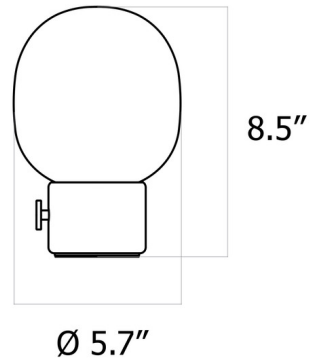

CLICK TO VIEW PRODUCT

Notes: