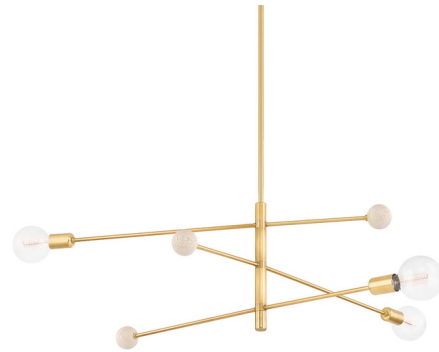

Lightology

lightology.com
866-954-4489
04-25-26

Project: _____

Company: _____

Location: _____ Fixture Type: _____

SPEC #: **MTZ1084851**

Approved On: _____ Approved By: _____

Slater Chandelier

By Mitzi

Description

The Slater Chandelier offers a slim, modern silhouette with a natural twist. Whitewashed ash baubles add a touch of organic contrast to the two available finishes.

Shown in aged brass

Specifications

COLOR	N/A
BODY FINISH	Aged Brass
WATTAGE	180W
DIMMER	Standard 120V
DIMENSIONS	65.75"W x 16"H
BULB NOT INCLUDED	3 x G40/Medium (E26)/60W/120V Incandescent
OTHER BULB OPTIONS	3 x G40/Medium (E26)/120V LED