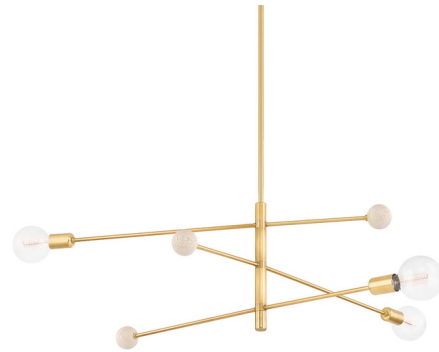

Lightology

lightology.com
866-954-4489
07-07-26

Project: _____

Company: _____

Location: _____ Fixture Type: _____

SPEC #: **MTZ1084851**

Approved On: _____ Approved By: _____

Slater Chandelier

By Mitzi

Description

The Slater Chandelier offers a slim, modern silhouette with a natural twist. Whitewashed ash baubles add a touch of organic contrast to the two available finishes.

Shown in aged brass

Specifications

COLOR N/A
BODY FINISH Aged Brass
WATTAGE 180W
DIMMER Standard 120V
DIMENSIONS 65.75"W x 16"H
BULB NOT INCLUDED 3 x G40/Medium (E26)/60W/120V Incandescent
OTHER BULB OPTIONS 3 x G40/Medium (E26)/120V LED