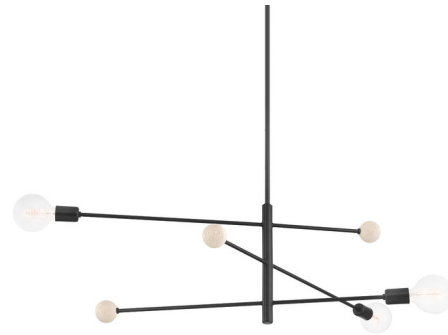

Lightology

lightology.com
866-954-4489
04-21-26

Project: _____

Company: _____

Location: _____ Fixture Type: _____

SPEC #: **MTZ1084852**

Approved On: _____ Approved By: _____

Slater Chandelier

By Mitzi

Description

The Slater Chandelier offers a slim, modern silhouette with a natural twist. Whitewashed ash baubles add a touch of organic contrast to the two available finishes.

Shown in black

Specifications

COLOR N/A
BODY FINISH Black
WATTAGE 180W
DIMMER Standard 120V
DIMENSIONS 65.75"W x 16"H
BULB NOT INCLUDED 3 x G40/Medium (E26)/60W/120V Incandescent
OTHER BULB OPTIONS 3 x G40/Medium (E26)/120V LED

Technical Information

PRODUCT DIMENSIONS Stems Included: 6"+12"+18"

CLICK TO VIEW PRODUCT

Notes: