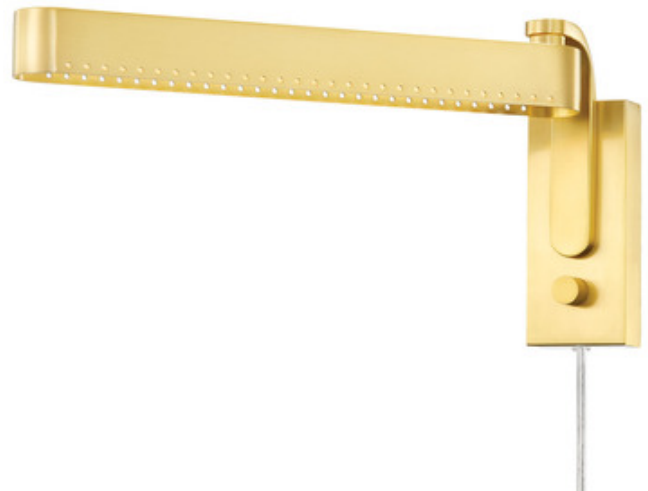

BRAND

Mitzi

DESCRIPTION

The Julissa Plug-In Wall Sconce possesses a sleek geometric form, accented with perforations along the bottom edge to softly disperse light. The adjustable swing arm allows the lamp to move horizontally. Available in two sizes and two finish options. On/Off switch installed on backplate.

SHADE COLOR	N/A
BODY FINISH	Aged Brass
WATTAGE	12W
DIMMER	N/A
DIMENSIONS	3.75"W x 6.75"H x 13.5"D
BULB NOT INCLUDED	
LAMP	1 x LED/12W/120V LED

Technical Information

LUMINOUS FLUX	1000 lumens
LUMENS/WATT	83.33
LAMP COLOR	3000K
COLOR RENDERING	90 CRI