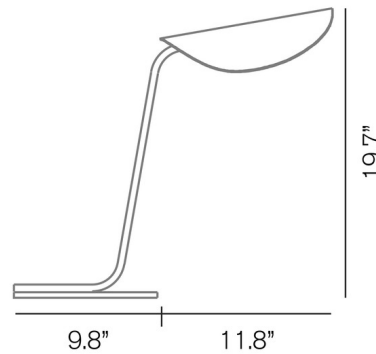

By Oluce Srl

Description

The Plume Table Lamp is a nod to classic 1950s design. It features a slender silhouette with contemporary character and a Anodic Bronze finish.

Shown in bronze

Specifications

COLOR	N/A
BODY FINISH	Bronze
WATTAGE	40W
DIMMER	N/A
DIMENSIONS	5.9"W x 19.7"H x 9.8"D
BULB NOT INCLUDED	1 x B10/Candelabra (E12)/40W/120V Incandescent
OTHER BULB OPTIONS	B10/Candelabra (E12)/120V LED
COUNTRY OF ORIGIN	Italy