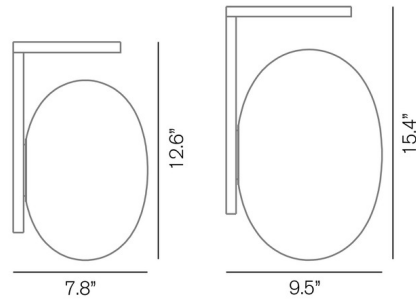

By Oluce Srl

Description

The Alba L Wall Sconce draws inspiration from a single drop of water. It features a Polished Opaline Blown Glass diffuser against a Satin Brass frame.

Shown in satin brass / opaline

Specifications

COLOR Opaline
BODY FINISH Satin Brass
WATTAGE 75W
DIMMER Standard 120V
DIMENSIONS 10.2"W x 12.6"H x 7.8"D
BULB NOT INCLUDED 1 x A19/Medium (E26)/75W/120V Incandescent
OTHER BULB OPTIONS 1 x A19/Medium (E26)/120V LED
COUNTRY OF ORIGIN Italy