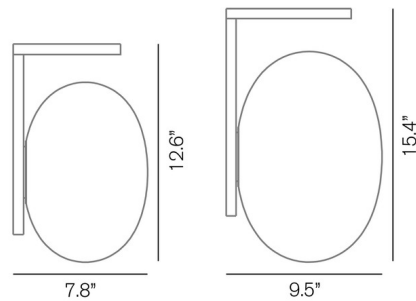

By Oluce Srl

Description

The Alba L Wall Sconce draws inspiration from a single drop of water. It features a Polished Opaline Blown Glass diffuser against a Satin Brass frame.

Shown in satin brass / opaline

Specifications

COLOR Opaline
BODY FINISH Satin Brass
WATTAGE 75W
DIMMER Standard 120V
DIMENSIONS 10.2"W x 12.6"H x 7.8"D
BULB NOT INCLUDED 1 x A19/Medium (E26)/75W/120V Incandescent
OTHER BULB OPTIONS 1 x A19/Medium (E26)/120V LED
COUNTRY OF ORIGIN Italy