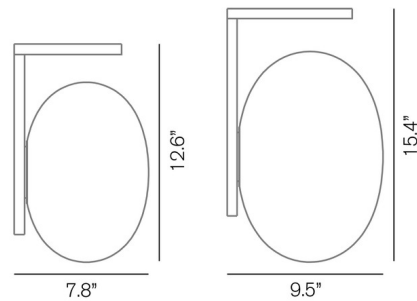

By Oluce Srl

Description

The Alba L Wall Sconce draws inspiration from a single drop of water. It features a Polished Opaline Blown Glass diffuser against a Satin Brass frame.

Shown in satin brass / opaline

Specifications

COLOR Opaline
BODY FINISH Satin Brass
WATTAGE 75W
DIMMER Standard 120V
DIMENSIONS 10.2"W x 12.6"H x 7.8"D
BULB NOT INCLUDED 1 x A19/Medium (E26)/75W/120V Incandescent
OTHER BULB OPTIONS 1 x A19/Medium (E26)/120V LED
COUNTRY OF ORIGIN Italy