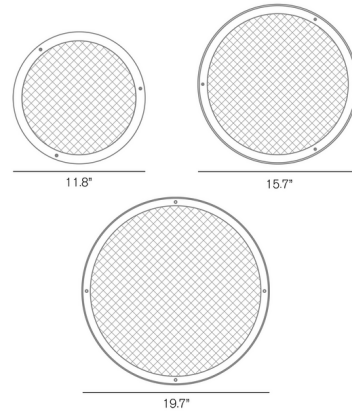

By Oluce Srl

Description

The Berlin Wall / Ceiling Light showcases a stunning sandblasted wired glass disc that acts as a diffuser complemented by a round Anodized Brass frame.

Shown in brass / sand blasted glass

Specifications

COLOR	Sand Blasted Glass
BODY FINISH	Brass
WATTAGE	20W
DIMMER	Standard 120V
DIMENSIONS	11.8"W x 11.8"H x 3.9"D
BULB NOT INCLUDED	2 x B10/Candelabra (E12)/10W/120V LED
COUNTRY OF ORIGIN	Italy