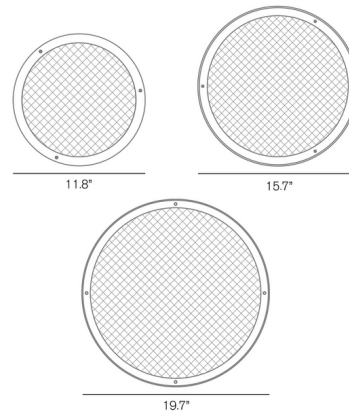

### Specifications

COLOR . . . . . Sand Blasted Glass  
BODY FINISH . . . . . Brass  
WATTAGE . . . . . 20W  
DIMMER . . . . . Standard 120V  
DIMENSIONS . . . . . 11.8"W x 11.8"H x 3.9"D  
BULB NOT INCLUDED . . . . . 2 x B10/Candelabra (E12)/10W/120V LED  
COUNTRY OF ORIGIN . . . . . Italy