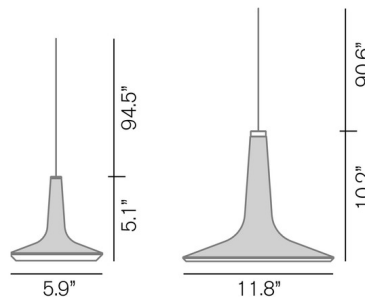

CLICK TO VIEW PRODUCT

Notes: