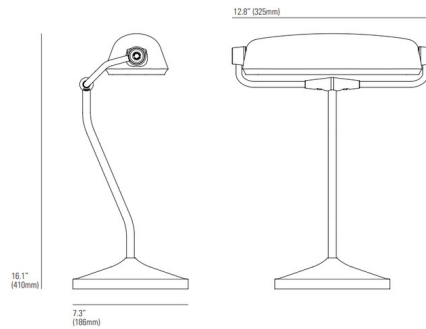

Description

The Bankers Desk Light brings a clean masculine look to your interior space. The Bone China shade adds a hint of nature to your room. On/Off switch is located on the cord.

Shown in satin brass / natural white

Specifications

COLOR	Natural White
BODY FINISH	Satin Brass
WATTAGE	5.5W
DIMMER	N/A
DIMENSIONS	12.8"W x 16.1"H x 7.3"D
INTEGRATED LED MODULE	1 x LED/5.5W/120V LED
COUNTRY OF ORIGIN	United Kingdom

Technical Information

PRODUCT DIMENSIONS	Cord: 98.4"
--------------------	-------------

CLICK TO VIEW PRODUCT

Notes: