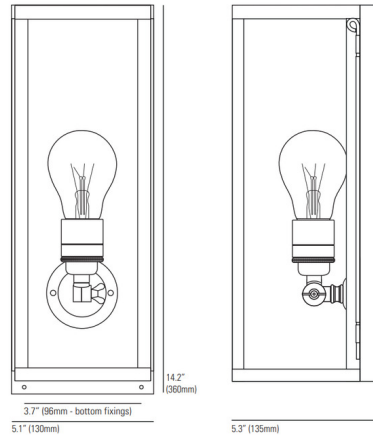

Lightology

lightology.com
866-954-4489
05-22-26

Project: _____

Company: _____

Location: _____ Fixture Type: _____

SPEC #: **OBT1084986**

Approved On: _____ Approved By: _____

Narrow Box 7650 Wall Sconce By Original BTC

Description

The Narrow Box Wall Sconce brings a clean industrial look to your interior space. The glass panels are complemented by smooth lines that highlight the Edison bulb.

Shown in weathered brass / clear

Specifications

COLOR	Clear
BODY FINISH	Weathered Brass
WATTAGE	60W
DIMMER	Standard 120V
DIMENSIONS	5.1\"W x 14.2\"H x 5.3\"D
BULB NOT INCLUDED	1 x Edison/Medium (E26)/60W/120V Incandescent
OTHER BULB OPTIONS	1 x A19/Medium (E26)/120V Incandescent 1 x A19/Medium (E26)/120V LED 1 x Edison/Medium (E26)/120V LED
COUNTRY OF ORIGIN	United Kingdom