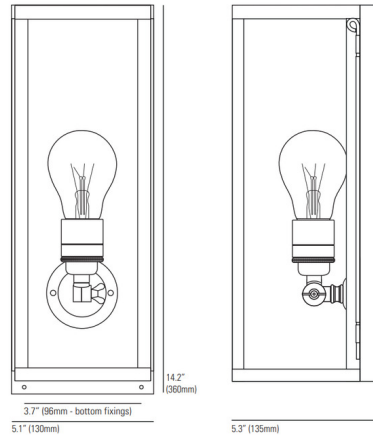

## Narrow Box 7650 Wall Sconce By Original BTC

### Description

The Narrow Box Wall Sconce brings a clean industrial look to your interior space. The glass panels are complemented by smooth lines that highlight the Edison bulb.

Shown in weathered brass / clear

### Specifications

|                    |   |
|--------------------|---|
| COLOR              | Clear   |
| BODY FINISH        | Weathered Brass   |
| WATTAGE            | 60W   |
| DIMMER             | Standard 120V   |
| DIMENSIONS         | 5.1\"W x 14.2\"H x 5.3\"D   |
| BULB NOT INCLUDED  | 1 x Edison/Medium (E26)/60W/120V Incandescent   |
| OTHER BULB OPTIONS | 1 x A19/Medium (E26)/120V Incandescent<br>1 x A19/Medium (E26)/120V LED<br>1 x Edison/Medium (E26)/120V LED |
| COUNTRY OF ORIGIN  | United Kingdom  |