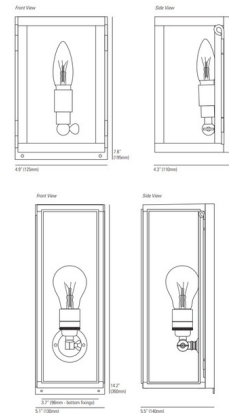

Lightology

lightology.com
866-954-4489
05-17-26

Project: _____

Company: _____

Location: _____ Fixture Type: _____

SPEC #: **OBT1084988**

Approved On: _____ Approved By: _____

Narrow Box 764 Outdoor Wall Sconce By Original BTC

Description

The Narrow Box 764 Outdoor Wall Sconce brings a clean industrial look to your interior or exterior space. The Frosted glass panels are complemented by smooth lines. Available in two sizes. IP44 rated for use in outdoor covered locations.

Shown in weathered brass / frosted

Specifications

COLOR Frosted
 BODY FINISH Weathered Brass
 WATTAGE 60W
 DIMMER Standard 120V
 DIMENSIONS 5.1"W x 14.2"H x 5.5"D
 BULB NOT INCLUDED 1 x A19/Medium (E26)/60W/120V Incandescent
 OTHER BULB OPTIONS 1 x A19/Medium (E26)/120V LED
 COUNTRY OF ORIGIN United Kingdom