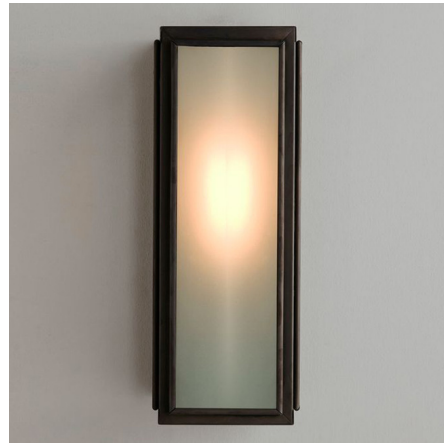

Lightology

lightology.com
866-954-4489
05-17-26

Project: _____

Company: _____

Location: _____ Fixture Type: _____

SPEC #: **OBT1084988**

Approved On: _____ Approved By: _____

Narrow Box 764 Outdoor Wall Sconce By Original BTC

Description

The Narrow Box 764 Outdoor Wall Sconce brings a clean industrial look to your interior or exterior space. The Frosted glass panels are complemented by smooth lines. Available in two sizes. IP44 rated for use in outdoor covered locations.

Shown in weathered brass / frosted

Specifications

COLOR Frosted
 BODY FINISH Weathered Brass
 WATTAGE 60W
 DIMMER Standard 120V
 DIMENSIONS 5.1"W x 14.2"H x 5.5"D
 BULB NOT INCLUDED 1 x A19/Medium (E26)/60W/120V Incandescent
 OTHER BULB OPTIONS 1 x A19/Medium (E26)/120V LED
 COUNTRY OF ORIGIN United Kingdom