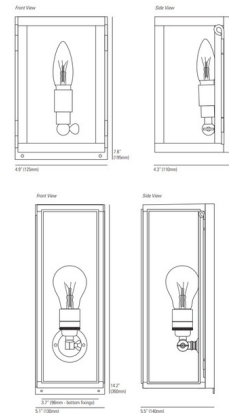

Lightology

lightology.com
866-954-4489
07-08-26

Project: _____

Company: _____

Location: _____ Fixture Type: _____

SPEC #: **OBT1084988**

Approved On: _____ Approved By: _____

Narrow Box 764 Outdoor Wall Sconce By Original BTC

Description

The Narrow Box 764 Outdoor Wall Sconce brings a clean industrial look to your interior or exterior space. The Frosted glass panels are complemented by smooth lines. Available in two sizes. IP44 rated for use in outdoor covered locations.

Shown in weathered brass / frosted

Specifications

COLOR Frosted
BODY FINISH Weathered Brass
WATTAGE 60W
DIMMER Standard 120V
DIMENSIONS 5.1"W x 14.2"H x 5.5"D
BULB NOT INCLUDED 1 x A19/Medium (E26)/60W/120V Incandescent
OTHER BULB OPTIONS 1 x A19/Medium (E26)/120V LED
COUNTRY OF ORIGIN United Kingdom