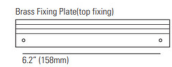

Specifications

COLOR	Clear
BODY FINISH	Weathered Brass
WATTAGE	60W
DIMMER	Standard 120V
DIMENSIONS	8.4"W x 14.3"H x 6.1"D
BULB NOT INCLUDED	1 x Edison/Medium (E26)/60W/120V Incandescent
OTHER BULB OPTIONS	1 x A19/Medium (E26)/120V Incandescent 1 x A19/Medium (E26)/120V LED 1 x Edison/Medium (E26)/120V LED
COUNTRY OF ORIGIN	United Kingdom