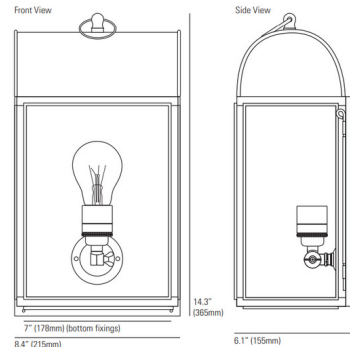

Lightology

lightology.com
866-954-4489
05-24-26

Project: _____

Company: _____

Location: _____ Fixture Type: _____

SPEC #: **OBT1084990**

Approved On: _____ Approved By: _____

Domed Box Wall Sconce By Original BTC

Description

The Domed Box Wall Sconce brings a clean industrial look to your interior space. The glass panels are complemented by a domed hood that highlights the Edison bulb.

Shown in weathered brass / clear

Specifications

COLOR	Clear
BODY FINISH	Weathered Brass
WATTAGE	60W
DIMMER	Standard 120V
DIMENSIONS	8.4"W x 14.3"H x 6.1"D
BULB NOT INCLUDED	1 x Edison/Medium (E26)/60W/120V Incandescent
OTHER BULB OPTIONS	1 x A19/Medium (E26)/120V Incandescent 1 x A19/Medium (E26)/120V LED 1 x Edison/Medium (E26)/120V LED
COUNTRY OF ORIGIN	United Kingdom