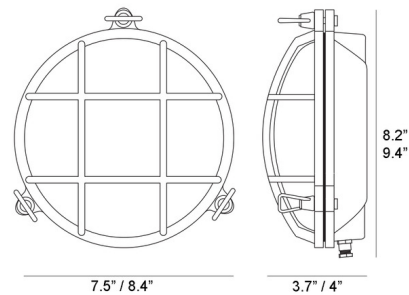

## Brass Bulkhead Outdoor Wall Sconce By Original BTC

### Description

The Brass Bulkhead Outdoor Wall Sconce brings the classic 1880 East India Docks of London to your exterior space. The glass diffuser is complemented by a cage held by three wing nuts. Available in two sizes.

### Specifications

COLOR	Frosted
BODY FINISH	Brass
WATTAGE	60W
DIMMER	Standard 120V
DIMENSIONS	7.5\"W x 8.2\"H x 3.7\"D
BULB NOT INCLUDED	1 x A19/Medium (E26)/60W/120V Incandescent
OTHER BULB OPTIONS	1 x A19/Medium (E26)/120V LED
COUNTRY OF ORIGIN	United Kingdom