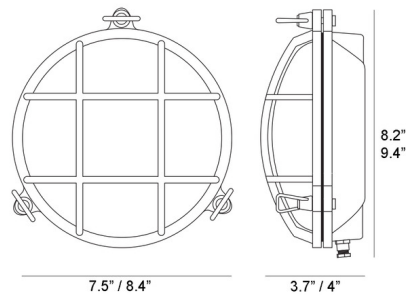

Lightology

lightology.com
866-954-4489
07-10-26

Project: _____

Company: _____

Location: _____ Fixture Type: _____

SPEC #: **OBT1084992**

Approved On: _____ Approved By: _____

Brass Bulkhead Outdoor Wall Sconce By Original BTC

Description

The Brass Bulkhead Outdoor Wall Sconce brings the classic 1880 East India Docks of London to your exterior space. The glass diffuser is complemented by a cage held by three wing nuts. Available in two sizes.

Shown in brass / frosted

Specifications

COLOR	Frosted
BODY FINISH	Brass
WATTAGE	60W
DIMMER	Standard 120V
DIMENSIONS	7.5"W x 8.2"H x 3.7"D
BULB NOT INCLUDED	1 x A19/Medium (E26)/60W/120V Incandescent
OTHER BULB OPTIONS	1 x A19/Medium (E26)/120V LED
COUNTRY OF ORIGIN	United Kingdom