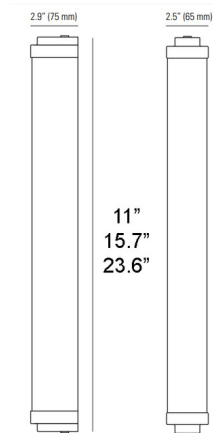

By Original BTC

Description

The Cabin Bathroom Vanity Light is inspired by the Davey's 1930's cabin light design. The smooth glass diffuser and sleek frame will blend into a variety of styles. May be mounted horizontally or vertically. Note: Where installation of the product requires mounting to a junction box, a single switch ring electrical box should be installed. Includes LED driver which must be installed in a remote location.

Shown in polished brass / frosted

Specifications

COLOR Frosted
BODY FINISH Polished Brass
WATTAGE 2.5W
DIMMER Standard 120V
DIMENSIONS 2.5"W x 11"H x 2.9"D
INTEGRATED LED MODULE 1 x LED/2.5W/120V LED
COUNTRY OF ORIGIN United Kingdom

Technical Information

LAMP LIFE 15000 hours
COLOR RENDERING 80 CRI
LAMP COLOR 2700K
LUMENS/WATT 100.00
LUMINOUS FLUX 250 lumens

CLICK TO VIEW PRODUCT

Notes: