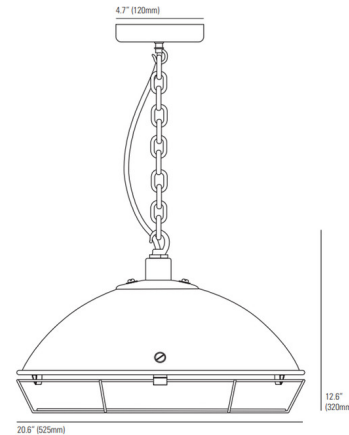

## Cargo Cluster Pendant

By Original BTC

### Description

The Cargo Cluster Pendant brings a clean industrial look to your interior space. The dome shaped diffuser is accented with a cage, and casts warm shadows downward into your room.

Shown in galvanized

### Specifications

COLOR	N/A
BODY FINISH	Galvanized
WATTAGE	100W
DIMMER	Standard 120V
DIMENSIONS	20.6"W x 12.6"H
BULB NOT INCLUDED	1 x A19/Medium (E26)/100W/120V Incandescent
OTHER BULB OPTIONS	1 x A19/Medium (E26)/120V LED
COUNTRY OF ORIGIN	United Kingdom