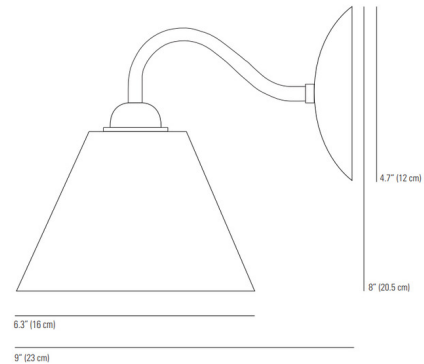

Lightology

lightology.com
866-954-4489
05-24-26

Project: _____

Company: _____

Location: _____ Fixture Type: _____

SPEC #: **OBT1085008**

Approved On: _____ Approved By: _____

Circus Prismatic Wall Sconce

By Original BTC

Description

The circus Prismatic Wall Sconce brings a clean decorative charm to your interior space. The ribbed glass cone shaped shade rests on a curved arm and casts warm light across your room.

Shown in chrome / prismatic

Specifications

COLOR Prismatic
BODY FINISH Chrome
WATTAGE 40W
DIMMER Standard 120V
DIMENSIONS 6.3"W x 8"H x 9"D
BULB NOT INCLUDED 1 x A19/Medium (E26)/40W/120V Incandescent
OTHER BULB OPTIONS 1 x A19/Medium (E26)/120V LED
COUNTRY OF ORIGIN United Kingdom