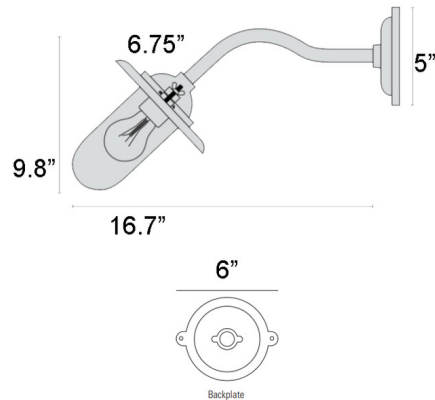

Lightology

lightology.com
866-954-4489
07-08-26

Project: _____

Company: _____

Location: _____ Fixture Type: _____

SPEC #: **OBT1085017**

Approved On: _____ Approved By: _____

7685 Canted Outdoor Wall Light By Original BTC

Description

The 7685 Canted Outdoor Wall Light brings a sleek industrial vibe to your exterior space. The clean glass diffuser is complemented with a small hood that directs warm light down and out across your area.

Shown in sandblasted bronze / frosted

Specifications

COLOR	Frosted
BODY FINISH	Sandblasted Bronze
WATTAGE	60W
DIMMER	Standard 120V
DIMENSIONS	6.75"W x 9.8"H x 16.7"D
BULB NOT INCLUDED	1 x A19/Medium (E26)/60W/120V Incandescent
OTHER BULB OPTIONS	1 x A19/Medium (E26)/120V LED
COUNTRY OF ORIGIN	United Kingdom

Technical Information

PRODUCT DIMENSIONS	Backplate: 6" Dia
--------------------	-------------------

CLICK TO VIEW PRODUCT

Notes: