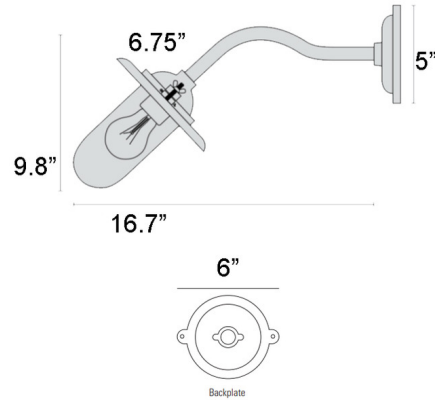

Lightology

lightology.com
866-954-4489
04-27-26

Project: _____
Company: _____
Location: _____ Fixture Type: _____
SPEC #: **OBT1085017**
Approved On: _____ Approved By: _____

7685 Canted Outdoor Wall Light By Original BTC

Description

The 7685 Canted Outdoor Wall Light brings a sleek industrial vibe to your exterior space. The clean glass diffuser is complemented with a small hood that directs warm light down and out across your area.

Shown in sandblasted bronze / frosted

Specifications

COLOR	Frosted
BODY FINISH	Sandblasted Bronze
WATTAGE	60W
DIMMER	Standard 120V
DIMENSIONS	6.75"W x 9.8"H x 16.7"D
BULB NOT INCLUDED	1 x A19/Medium (E26)/60W/120V Incandescent
OTHER BULB OPTIONS	1 x A19/Medium (E26)/120V LED
COUNTRY OF ORIGIN	United Kingdom

Technical Information

PRODUCT DIMENSIONS	Backplate: 6" Dia
--------------------	-------------------

CLICK TO VIEW PRODUCT

Notes: