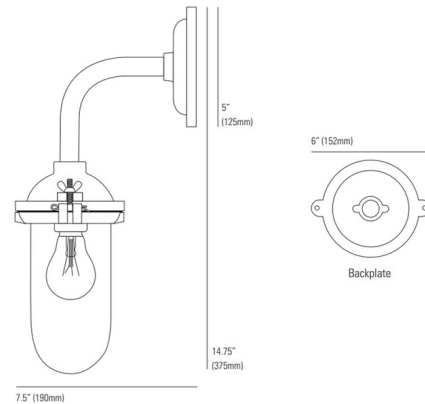

Lightology

lightology.com
866-954-4489
05-18-26

Project: _____
 Company: _____
 Location: _____ Fixture Type: _____
 SPEC #: **OBT1085027**
 Approved On: _____ Approved By: _____

Bracket 7684 Angle Outdoor Wall Light By Original BTC

Description

The Bracket 7684 Angle Outdoor Wall Light brings a sleek industrial vibe to your exterior space. The clean glass directs warm light around your area.

Shown in galvanized silver / frosted

Specifications

COLOR	Frosted
BODY FINISH	Galvanized Silver
WATTAGE	60W
DIMMER	Standard 120V
DIMENSIONS	5"W x 14.75"H x 7.5"D
BULB NOT INCLUDED	1 x A19/Medium (E26)/60W/120V Incandescent
OTHER BULB OPTIONS	1 x A19/Medium (E26)/120V LED
COUNTRY OF ORIGIN	United Kingdom

Technical Information

PRODUCT DIMENSIONS	Backplate: 6" Dia
--------------------	-------------------

CLICK TO VIEW PRODUCT

Notes: