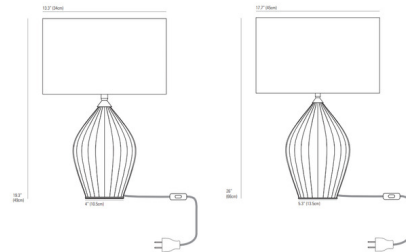

By Original BTC

Description

The Fin Queen/King table Lamp brings a clean beauty to your interior space. The ribbed Natural Bone China body is topped with a drum shaped linen shade. On/Off switch is located on the lamp cord. Available in two sizes.

Shown in natural / ivory

Specifications

COLOR	Ivory
BODY FINISH	Natural
WATTAGE	60W
DIMMER	N/A
DIMENSIONS	13.3"W x 19.3"H
BULB NOT INCLUDED	1 x A19/Medium (E26)/60W/120V Incandescent
OTHER BULB OPTIONS	1 x A19/Medium (E26)/120V LED
COUNTRY OF ORIGIN	United Kingdom

Technical Information

PRODUCT DIMENSIONS	Cord: 96"
--------------------	-----------

CLICK TO VIEW PRODUCT

Notes: