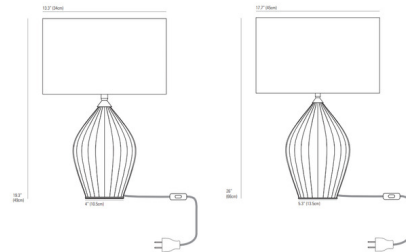

### Description

The Fin Queen/King table Lamp brings a clean beauty to your interior space. The ribbed Natural Bone China body is topped with a drum shaped linen shade. On/Off switch is located on the lamp cord. Available in two sizes.

### Specifications

COLOR	Ivory
BODY FINISH	Natural
WATTAGE	60W
DIMMER	N/A
DIMENSIONS	13.3"W x 19.3"H
BULB NOT INCLUDED	1 x A19/Medium (E26)/60W/120V Incandescent
OTHER BULB OPTIONS	1 x A19/Medium (E26)/120V LED
COUNTRY OF ORIGIN	United Kingdom

### Technical Information

PRODUCT DIMENSIONS	Cord: 96"
--------------------	-----------

CLICK TO VIEW PRODUCT

Notes: