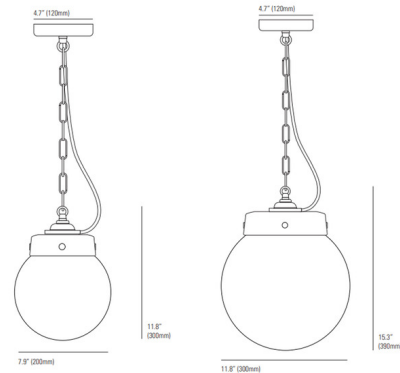

Lightology

lightology.com
866-954-4489
04-25-26

Project: _____

Company: _____

Location: _____ Fixture Type: _____

SPEC #: **OBT1085043**

Approved On: _____ Approved By: _____

Hampton Pendant By Original BTC

Description

The Hampton Pendant brings a clean look with a hint of industrialism into your room. The hand blown glass globe is inspired by naval ships. Available in two sizes. Includes a 71 inch cable.

Shown in weathered brass / opal

Specifications

COLOR	Opal
BODY FINISH	Weathered Brass
WATTAGE	60W
DIMMER	Standard 120V
DIMENSIONS	7.9"W x 11.8"H
BULB NOT INCLUDED	1 x A19/Medium (E26)/60W/120V Incandescent
OTHER BULB OPTIONS	1 x A19/Medium (E26)/120V LED
COUNTRY OF ORIGIN	United Kingdom

Technical Information

PRODUCT DIMENSIONS Adjustable Chain Length: 59"

Notes:

CLICK TO VIEW PRODUCT