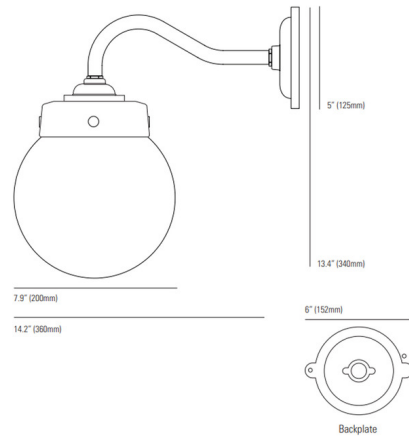

By Original BTC

Description

The Hampton Wall Sconce brings a clean look with a hint of industrialism into your room. The hand blown glass globe is inspired by naval ships.

Shown in weathered brass / opal

Specifications

COLOR	Opal
BODY FINISH	Weathered Brass
WATTAGE	60W
DIMMER	Standard 120V
DIMENSIONS	7.75"W x 13.5"H
BULB NOT INCLUDED	1 x A19/Medium (E26)/60W/120V Incandescent
OTHER BULB OPTIONS	1 x A19/Medium (E26)/120V LED
COUNTRY OF ORIGIN	United Kingdom