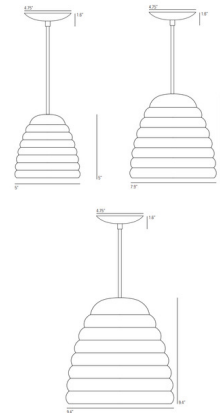

Lightology

lightology.com
866-954-4489
05-23-26

Project: _____

Company: _____

Location: _____ Fixture Type: _____

SPEC #: **OBT1085062**

Approved On: _____ Approved By: _____

Hector Bibendum Pendant By Original BTC

Description

The Hector Bibendum Pendant brings a simple look with a pop of color to your interior space. The natural Bone China shade is complemented with a bright colored fabric cord.

Shown in red / white

Specifications

COLOR	White
BODY FINISH	Red
WATTAGE	60W
DIMMER	Standard 120V
DIMENSIONS	9.4"W x 9.4"H
BULB NOT INCLUDED	1 x A19/Medium (E26)/60W/120V Incandescent
COUNTRY OF ORIGIN	United Kingdom

CLICK TO VIEW PRODUCT