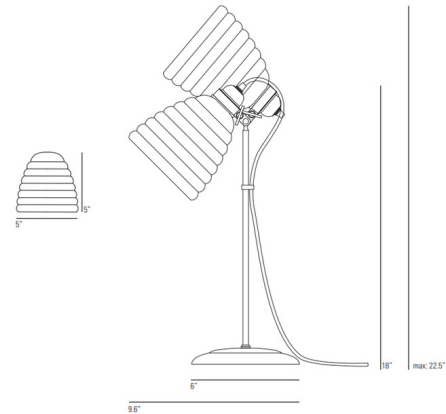

Lightology

lightology.com
866-954-4489
05-16-26

Project: _____

Company: _____

Location: _____ Fixture Type: _____

SPEC #: **OBT1085074**

Approved On: _____ Approved By: _____

Hector Bibendum Table Lamp By Original BTC

Description

The Hector Bibendum Table Lamp brings a simple look with a pop of color to your interior space. The natural Bone China shade is adjustable to direct light and is complemented with a bright colored fabric cord. On/Off switch is located on the cord.

Shown in red / white

Specifications

COLOR	White
BODY FINISH	Red
WATTAGE	40W
DIMMER	N/A
DIMENSIONS	5"W x 22.5"H
BULB NOT INCLUDED	1 x A19/Medium (E26)/40W/120V Incandescent
OTHER BULB OPTIONS	1 x A19/Medium (E26)/120V LED
COUNTRY OF ORIGIN	United Kingdom

Technical Information

PRODUCT DIMENSIONS	Cord: 98"
--------------------	-----------

CLICK TO VIEW PRODUCT

Notes: