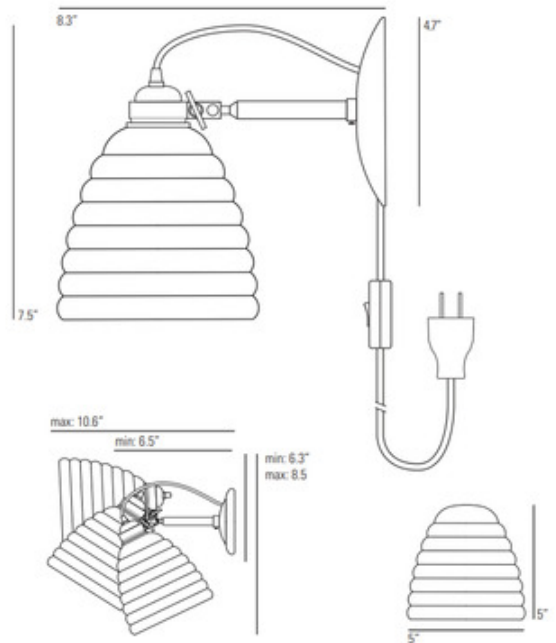

BRAND

Original BTC

DESCRIPTION

The Hector Bibendum Wall Sconce brings a simple look with a pop of color to your interior space. The natural Bone China shade is adjustable to direct light and is complemented with a bright colored fabric cord. Available in hardwired or plug-in options. For the plug-in option, On/Off is located on the cord.

Shown in: Red / White

SHADE COLOR	White
BODY FINISH	Red
WATTAGE	40W
DIMMER	Standard 120V
DIMENSIONS	5"W x 7.5"H x 10.6"D
LAMP	1 x A19/Medium (E26)/40W/120V Incandescent 1 x A19/Medium (E26)/120V LED

ITEM NUMBER OBT1085080