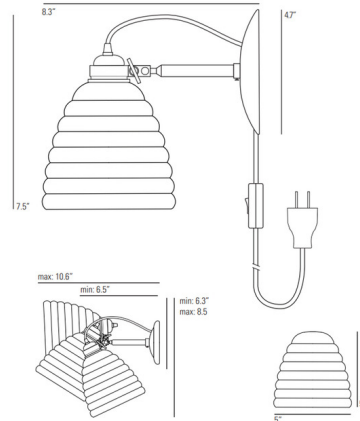

## Hector Bibendum Wall Sconce By Original BTC

### Description

The Hector Bibendum Wall Sconce brings a simple look with a pop of color to your interior space. The natural Bone China shade is adjustable to direct light and is complemented with a bright colored fabric cord. Available in hardwired or plug-in options. For the plug-in option, On/Off is located on the cord.

### Specifications

COLOR	White
BODY FINISH	Red
WATTAGE	40W
DIMMER	Standard 120V
DIMENSIONS	5"W x 7.5"H x 10.6"D
BULB NOT INCLUDED	1 x A19/Medium (E26)/40W/120V Incandescent
OTHER BULB OPTIONS	1 x A19/Medium (E26)/120V LED
COUNTRY OF ORIGIN	United Kingdom