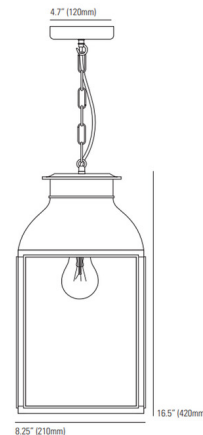

By Original BTC

Description

The Lantern Pendant brings a clean look with hints of industrialism to your interior space. Glass panels are complemented by the smooth frame. Includes a 71 inch cable.

Shown in weathered brass / clear

Specifications

COLOR	Clear
BODY FINISH	Weathered Brass
WATTAGE	60W
DIMMER	Standard 120V
DIMENSIONS	8.25"W x 16.5"H
BULB NOT INCLUDED	1 x Edison/Medium (E26)/60W/120V Incandescent
OTHER BULB OPTIONS	1 x A19/Medium (E26)/120V Incandescent 1 x A19/Medium (E26)/120V LED 1 x Edison/Medium (E26)/120V LED
COUNTRY OF ORIGIN	United Kingdom

Technical Information

PRODUCT DIMENSIONS Adjustable Chain Length: 59"

CLICK TO VIEW PRODUCT

Notes: