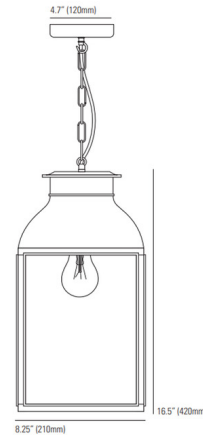

### Description

The Lantern Pendant brings a clean look with hints of industrialism to your interior space. Glass panels are complemented by the smooth frame. Includes a 71 inch cable.

### Specifications

COLOR	Clear
BODY FINISH	Weathered Brass
WATTAGE	60W
DIMMER	Standard 120V
DIMENSIONS	8.25"W x 16.5"H
BULB NOT INCLUDED	1 x Edison/Medium (E26)/60W/120V Incandescent
OTHER BULB OPTIONS	1 x A19/Medium (E26)/120V Incandescent 1 x A19/Medium (E26)/120V LED 1 x Edison/Medium (E26)/120V LED
COUNTRY OF ORIGIN	United Kingdom

### Technical Information

PRODUCT DIMENSIONS	Adjustable Chain Length: 59"
--------------------	------------------------------

Shown in weathered brass / clear

CLICK TO VIEW PRODUCT

Notes: