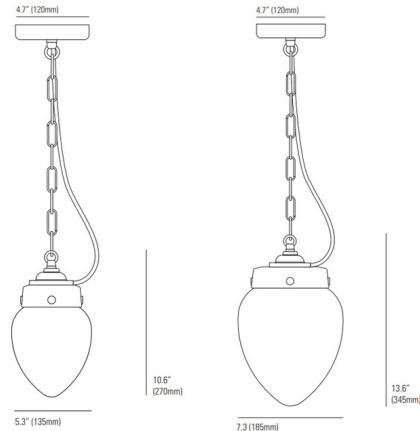

Lightology

lightology.com
866-954-4489
07-07-26

Project: _____

Company: _____

Location: _____ Fixture Type: _____

SPEC #: **OBT1085088**

Approved On: _____ Approved By: _____

Pine Pendant By Original BTC

Description

The Pine Pendant brings a clean look with a hint of industrialism into your room. The hand blown glass tear drop is inspired by naval ships. Available in two sizes. Includes a 71 inch cable.

Shown in weathered brass / opal

Specifications

COLOR	Opal
BODY FINISH	Weathered Brass
WATTAGE	40W
DIMMER	Standard 120V
DIMENSIONS	5.3"W x 10.6"H
BULB NOT INCLUDED	1 x A19/Medium (E26)/40W/120V Incandescent
OTHER BULB OPTIONS	1 x A19/Medium (E26)/120V LED
COUNTRY OF ORIGIN	United Kingdom

Technical Information

PRODUCT DIMENSIONS	Adjustable Chain Length: 59"
--------------------	------------------------------

CLICK TO VIEW PRODUCT

Notes: