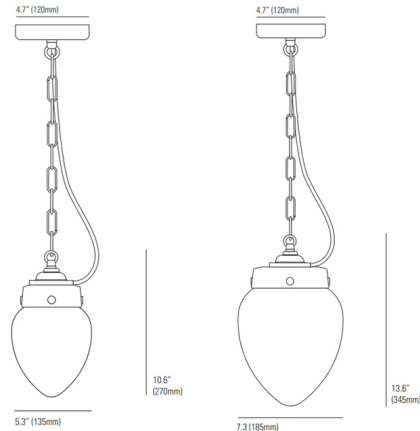

Description

The Pine Pendant brings a clean look with a hint of industrialism into your room. The hand blown glass tear drop is inspired by naval ships. Available in two sizes. Includes a 71 inch cable.

Specifications

COLOR	Opal
BODY FINISH	Weathered Brass
WATTAGE	40W
DIMMER	Standard 120V
DIMENSIONS	5.3"W x 10.6"H
BULB NOT INCLUDED	1 x A19/Medium (E26)/40W/120V Incandescent
OTHER BULB OPTIONS	1 x A19/Medium (E26)/120V LED
COUNTRY OF ORIGIN	United Kingdom

Technical Information

PRODUCT DIMENSIONS	Adjustable Chain Length: 59"
--------------------	------------------------------

Shown in weathered brass / opal

CLICK TO VIEW PRODUCT

Notes: