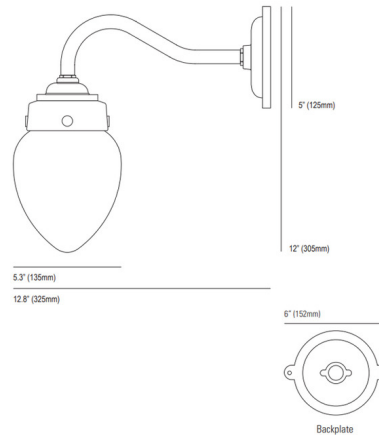

## Pine Wall Sconce By Original BTC

### Specifications

COLOR	Opal
BODY FINISH	Weathered Brass
WATTAGE	40W
DIMMER	Standard 120V
DIMENSIONS	5.3"W x 12"H x 12.8"D
BULB NOT INCLUDED	1 x A19/Medium (E26)/40W/120V Incandescent
OTHER BULB OPTIONS	1 x A19/Medium (E26)/120V LED
COUNTRY OF ORIGIN	United Kingdom