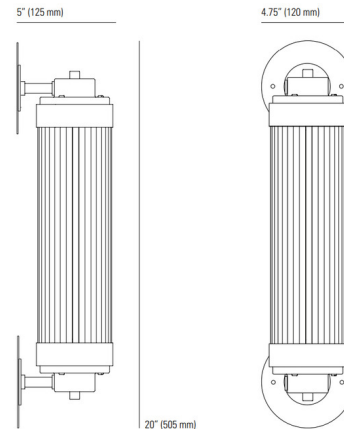

By Original BTC

Description

The Pillar Offset Wall Sconce brings a sophisticated art deco look to your interior space. The clean glass cylinder is ribbed, capped by metal and rests on arm off the wall. Integral LED power supply. IP44 rated for outdoor covered locations.

Shown in weathered brass / clear

Specifications

COLOR	Clear
BODY FINISH	Weathered Brass
WATTAGE	10W
DIMMER	Low Voltage Electronic
DIMENSIONS	4.75"W x 20"H x 5"D
INTEGRATED LED MODULE	1 x LED/10W/120V LED
COUNTRY OF ORIGIN	United Kingdom

Technical Information

PRODUCT DIMENSIONS	Backplates: 4.75" Dia
LAMP LIFE	15000 hours
COLOR RENDERING	80 CRI
LAMP COLOR	2700K
LUMENS/WATT	90.00
LUMINOUS FLUX	900 lumens

CLICK TO VIEW PRODUCT

Notes: