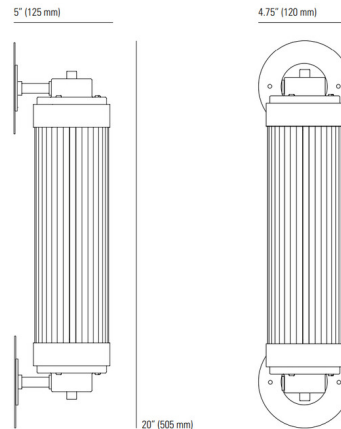

By Original BTC

Description

The Pillar Offset Wall Sconce brings a sophisticated art deco look to your interior space. The clean glass cylinder is ribbed, capped by metal and rests on arm off the wall. Integral LED power supply. IP44 rated for outdoor covered locations.

Specifications

COLOR Clear
BODY FINISH Weathered Brass
WATTAGE 10W
DIMMER Low Voltage Electronic
DIMENSIONS 4.75"W x 20"H x 5"D
INTEGRATED LED MODULE 1 x LED/10W/120V LED
COUNTRY OF ORIGIN United Kingdom

Technical Information

PRODUCT DIMENSIONS Backplates: 4.75" Dia
LAMP LIFE 15000 hours
COLOR RENDERING 80 CRI
LAMP COLOR 2700K
LUMENS/WATT 90.00
LUMINOUS FLUX 900 lumens

Shown in weathered brass / clear

CLICK TO VIEW PRODUCT