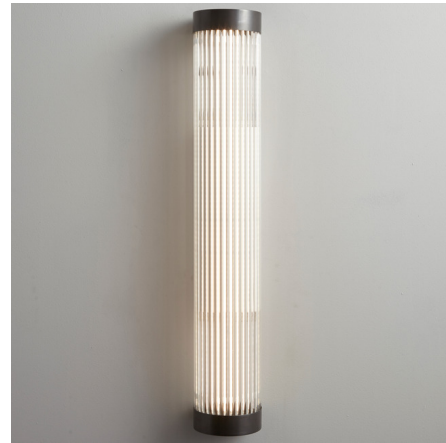

## Pillar Narrow Wall Sconce

By Original BTC

### Description

The Pillar Wide Wall Sconce is inspired by elegant columns found around the world. Glass rods form a half circle and reflect warm light across your room. Available in two sizes. NOTE: Backplate is 4 inch wide by height of fixture. Not able to fit a standard US junction box. Fixture includes constant current LED driver which must be installed in a remote location.

Shown in weathered brass / clear

### Specifications

COLOR	Clear
BODY FINISH	Weathered Brass
WATTAGE	7W
DIMMER	Low Voltage Electronic
DIMENSIONS	4"W x 23.75"H x 3.5"D
INTEGRATED LED MODULE	1 x LED/7W/120V LED
COUNTRY OF ORIGIN	United Kingdom