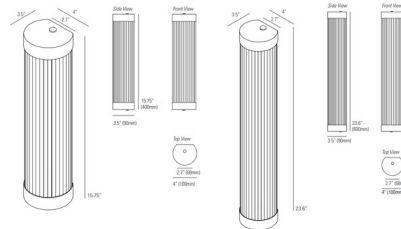

## Pillar Narrow Wall Sconce

By Original BTC

### Description

The Pillar Wide Wall Sconce is inspired by elegant columns found around the world. Glass rods form a half circle and reflect warm light across your room. Available in two sizes. NOTE: Backplate is 4 inch wide by height of fixture. Not able to fit a standard US junction box. Fixture includes constant current LED driver which must be installed in a remote location.

### Specifications

COLOR	Clear
BODY FINISH	Weathered Brass
WATTAGE	7W
DIMMER	Low Voltage Electronic
DIMENSIONS	4"W x 23.75"H x 3.5"D
INTEGRATED LED MODULE	1 x LED/7W/120V LED
COUNTRY OF ORIGIN	United Kingdom