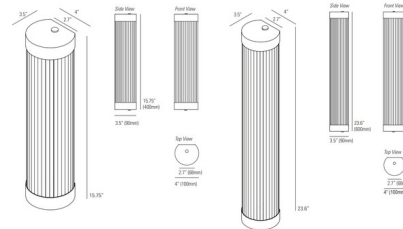

By Original BTC

Description

The Pillar Wide Wall Sconce is inspired by elegant columns found around the world. Glass rods form a half circle and reflect warm light across your room. Available in two sizes. NOTE: Backplate is 4 inch wide by height of fixture. Not able to fit a standard US junction box. Fixture includes constant current LED driver which must be installed in a remote location.

Shown in polished brass / clear

Specifications

COLOR Clear
BODY FINISH Polished Brass
WATTAGE 4.5W
DIMMER Low Voltage Electronic
DIMENSIONS 4"W x 15.75"H x 3.5"D
INTEGRATED LED MODULE 1 x LED/4.5W/120V LED
COUNTRY OF ORIGIN United Kingdom