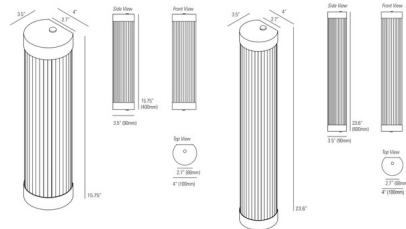

CLICK TO VIEW PRODUCT

Notes: