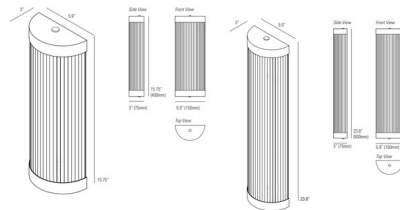

By Original BTC

Description

The Pillar Wide Wall Sconce is inspired by elegant columns found around the world. Glass rods form a half circle and reflect warm light across your room.

Shown in polished brass / clear

Specifications

COLOR	Clear
BODY FINISH	Polished Brass
WATTAGE	4.5W
DIMMER	Standard 120V
DIMENSIONS	5.9"W x 15.75"H x 3"D
INTEGRATED LED MODULE	1 x LED/4.5W/120V LED
COUNTRY OF ORIGIN	United Kingdom

Technical Information