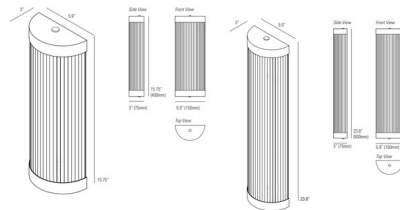

By Original BTC

Description

The Pillar Wide Wall Sconce is inspired by elegant columns found around the world. Glass rods form a half circle and reflect warm light across your room.

Shown in polished brass / clear

Specifications

COLOR Clear
BODY FINISH Polished Brass
WATTAGE 4.5W
DIMMER Standard 120V
DIMENSIONS 5.9"W x 15.75"H x 3"D
INTEGRATED LED MODULE 1 x LED/4.5W/120V LED
COUNTRY OF ORIGIN United Kingdom

Technical Information